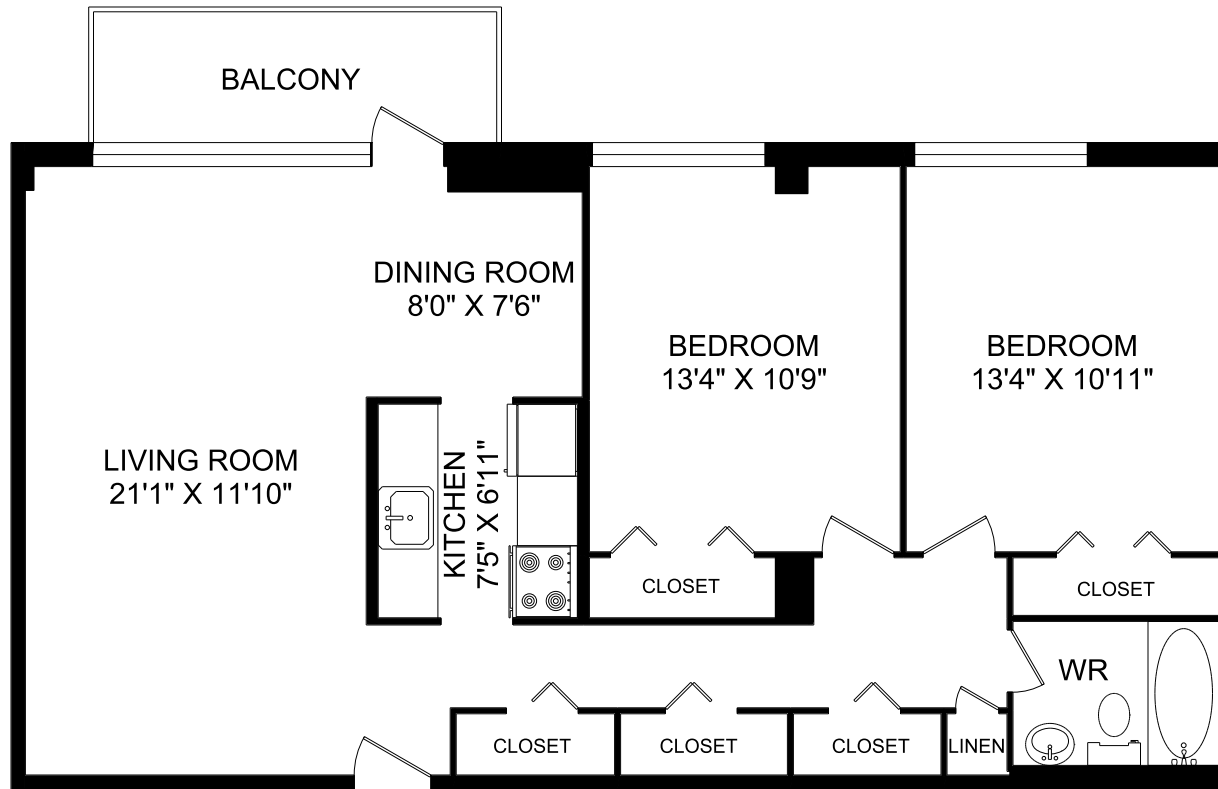

450 WALMER ROAD TORONTO, ON

**UNIT 03 - 2 BEDROOM
947 SQUARE FEET**

KEYPLAN