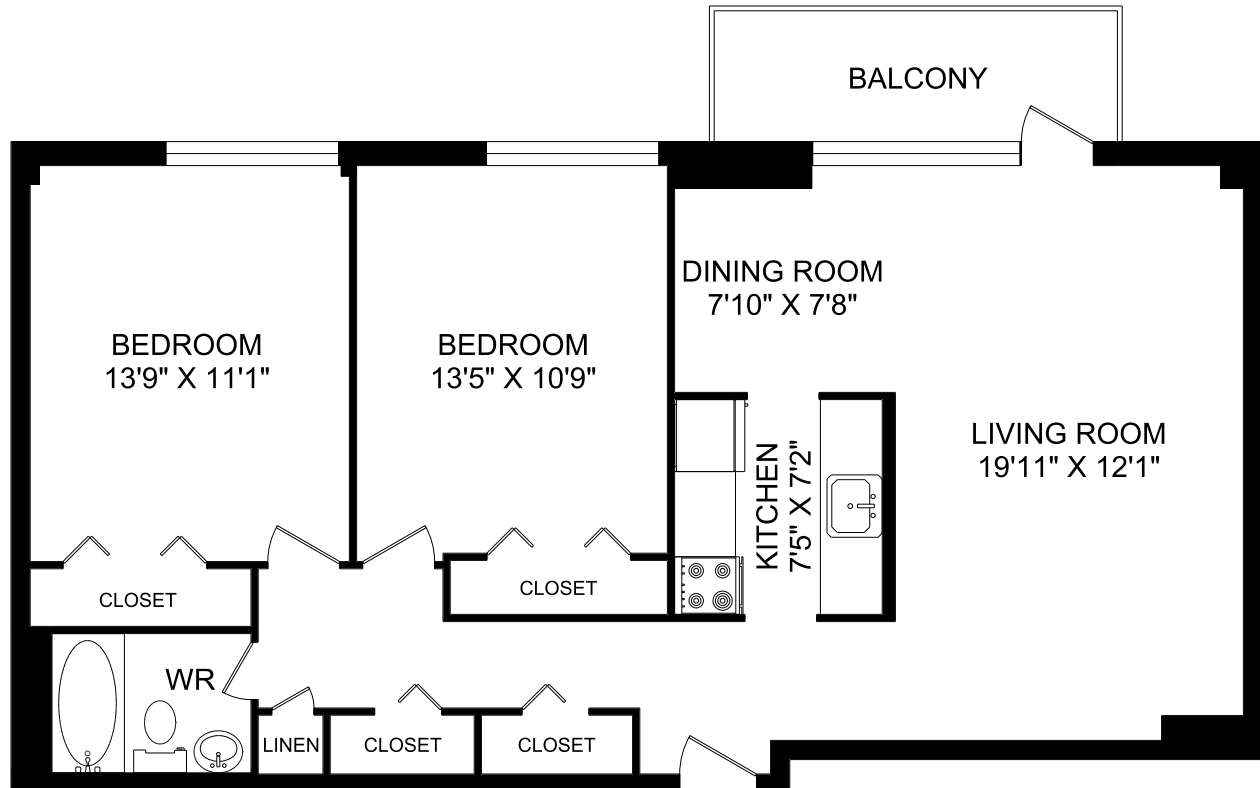

450 WALMER ROAD TORONTO, ON

**UNIT 04 - 2 BEDROOM
947 SQUARE FEET**

KEYPLAN