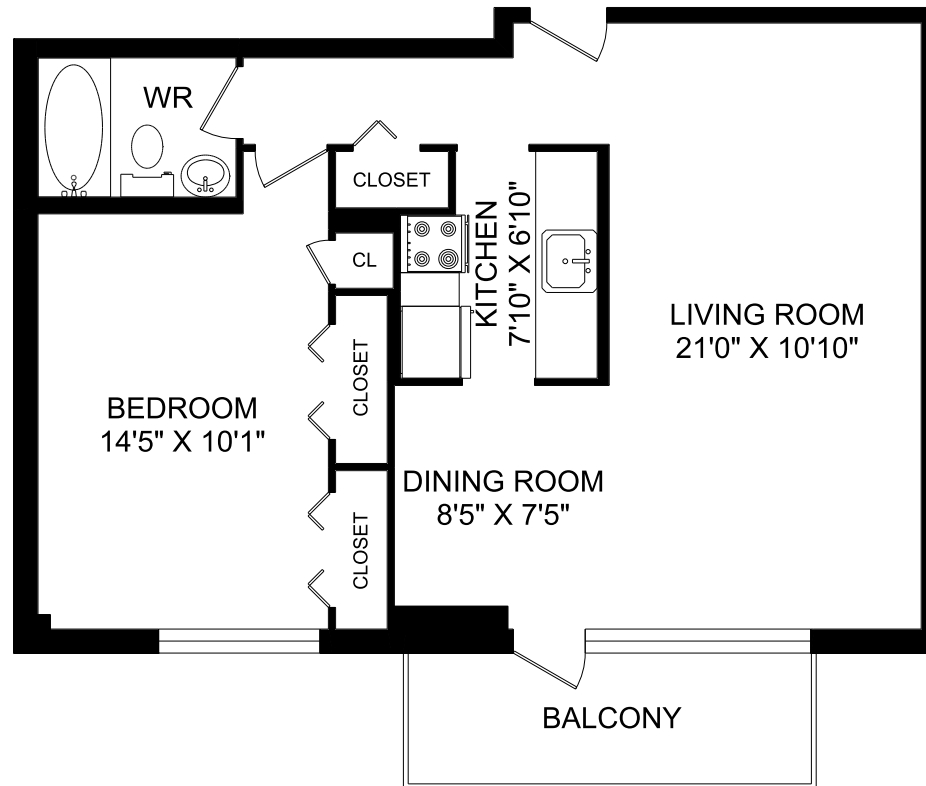

450 WALMER ROAD TORONTO, ON

**UNIT 11 - 1 BEDROOM
684 SQUARE FEET**

KEYPLAN